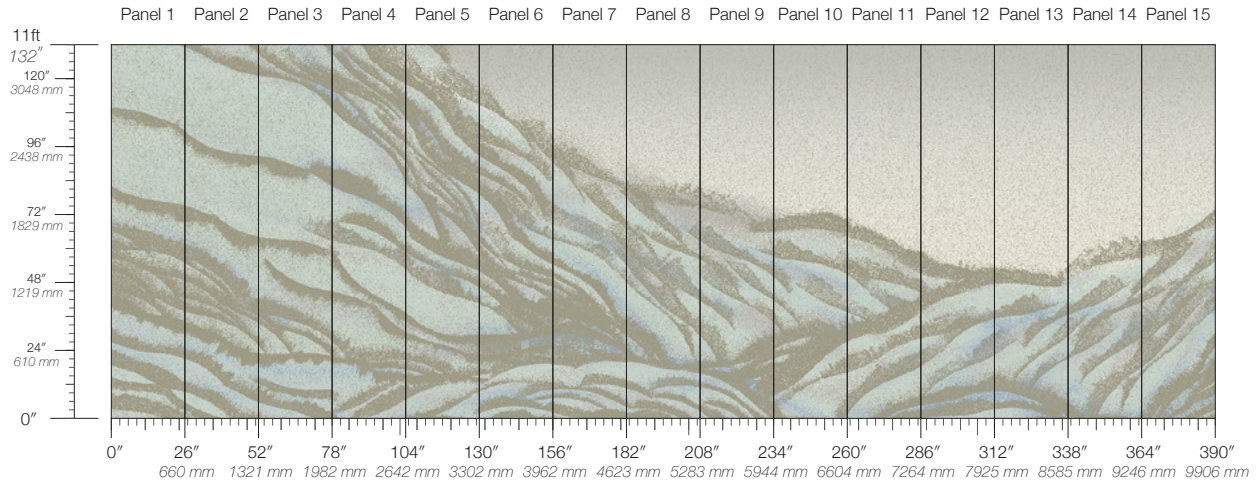

Singing Sand Sierra

Suitable for residential and some commercial projects

COLOR
Sierra

STOCK
Made to order

REPEAT
Non-repeating

CONTACT
sales@calicowallpaper.com
+1 718 243 1705
57 Lispernard Street
New York, NY 10013 USA

ITEM
3211

MINIMUM
1 panel

LEAD TIME
4 weeks to print

CONTENT
Clay-Coated Paper

MAINTENANCE
Water-based cleanser

ORIGIN
USA

DISCLAIMER
Panel maps represent mural artwork only. Reference the physical sample for color and texture.

PANEL WIDTH
26" / 661 mm trimmed

FLAMMABILITY
ASTM E84 Adhered Class A

DETAILS
Custom options available

PANEL HEIGHT
132" / 3353 mm standard

ENVIRONMENTAL
FSC Certified Content

PRICE
Available upon request